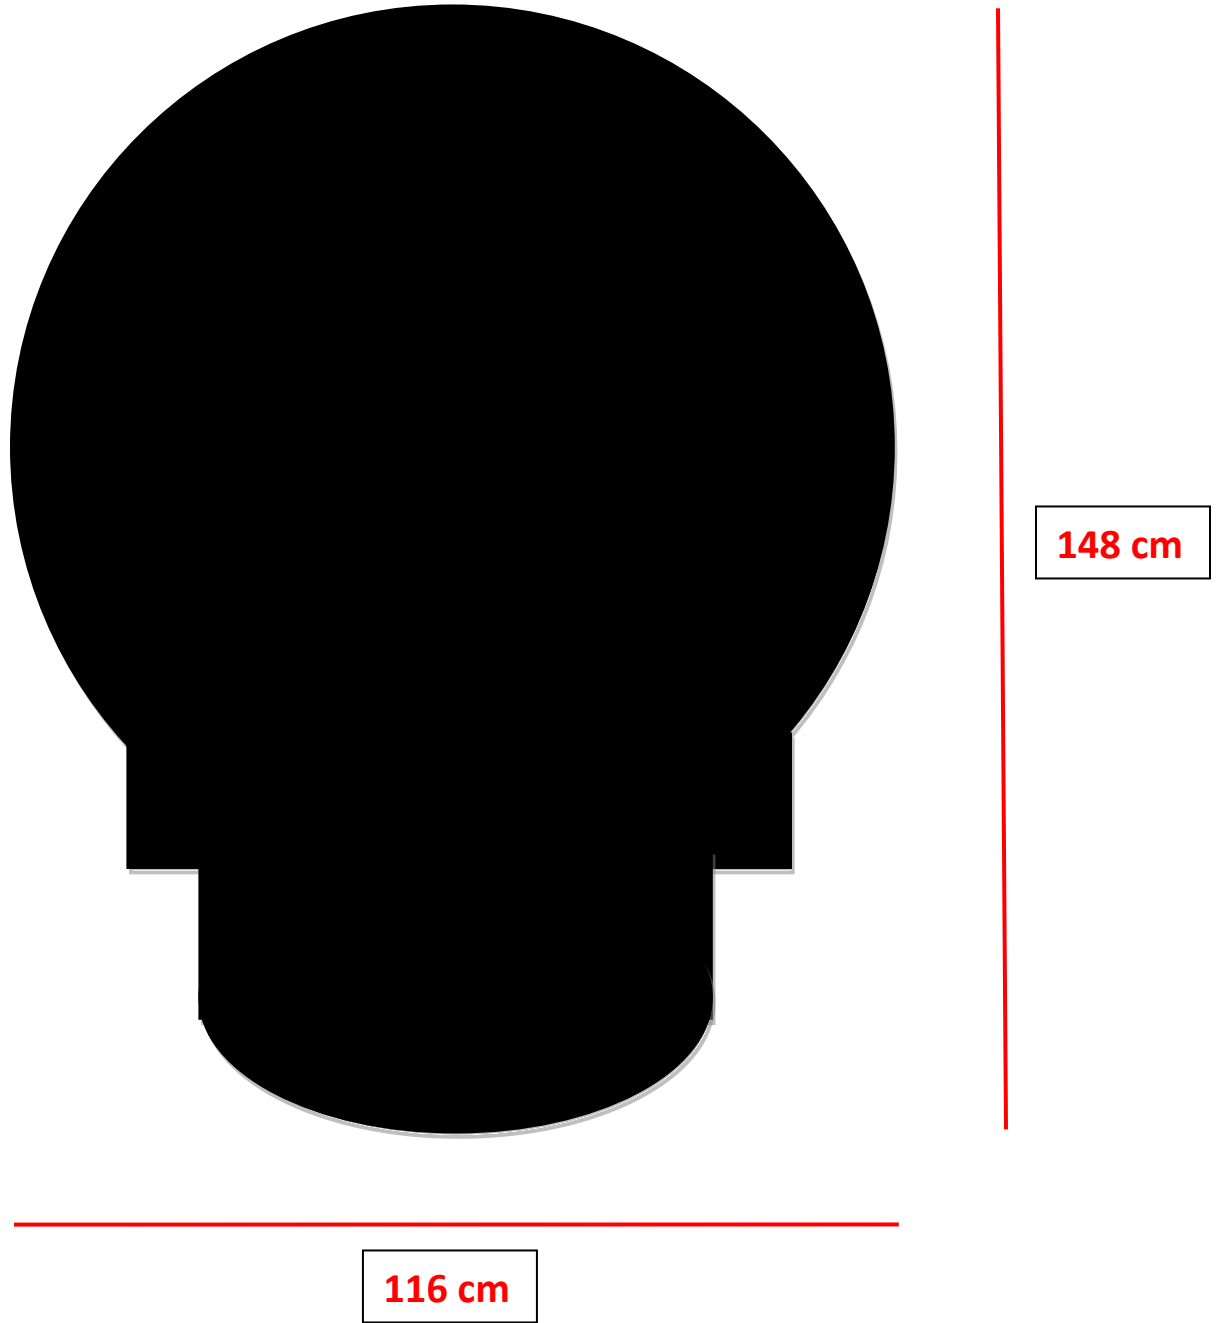

Aztec Alfresco Pizza Oven – Dimensions

Dimensions are approximate. Amount of mortar used in shell joints and thickness of external plaster will vary. The Alfresco Pizza Oven will fit neatly on a 120cm wide x 130cm deep concrete bench top with the mantle sticking 18cm past the bench top edge. The bench top should be steel reinforced and minimum 8cm thick. 10cm will provide better thermal performance.

Height of center of oven dome ~ 64cm. Height to top of masonry chimney 107cm.

Internal dimension 80cm diameter x 38cm high in dome centre.