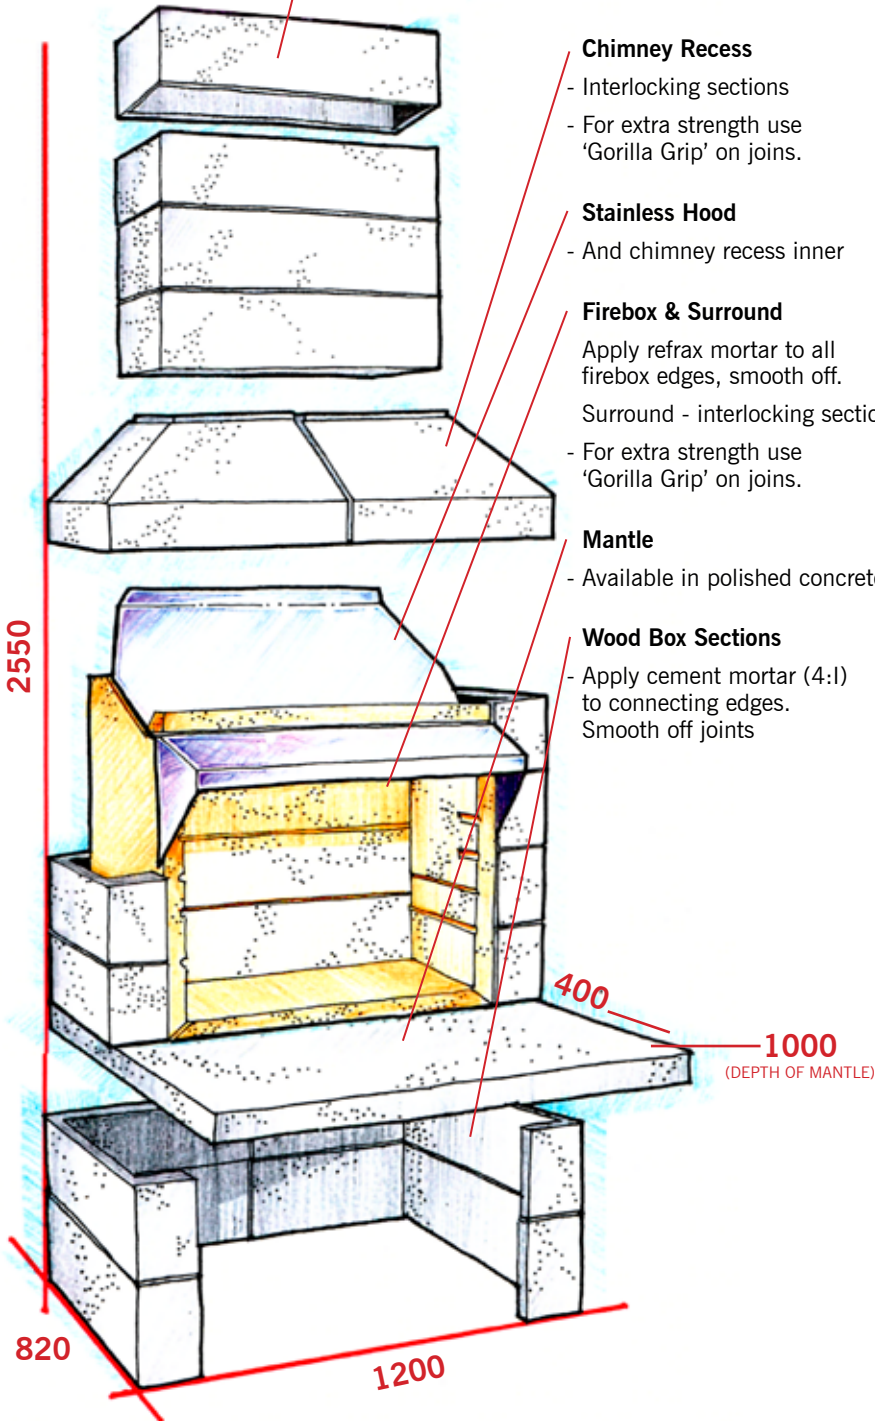

THE ESSENCE OF A GREAT NEW ZEALAND LIFESTYLE

Chimney Sections

- These interlocking sections are also available as separate items to suit your own height requirements.
- For extra strength use 'Gorilla Grip' on joins.

Chimney Recess

- Interlocking sections
- For extra strength use 'Gorilla Grip' on joins.

Stainless Hood

- And chimney recess inner

Firebox & Surround

- Apply refrax mortar to all firebox edges, smooth off.
- Surround - interlocking sections.
- For extra strength use 'Gorilla Grip' on joins.

Mantle

- Available in polished concrete

Wood Box Sections

- Apply cement mortar (4:1) to connecting edges. Smooth off joints

Optional Extras / Flue Extension / BBQ Accessories

Charcoal Fireplace Mantle (Sample only)